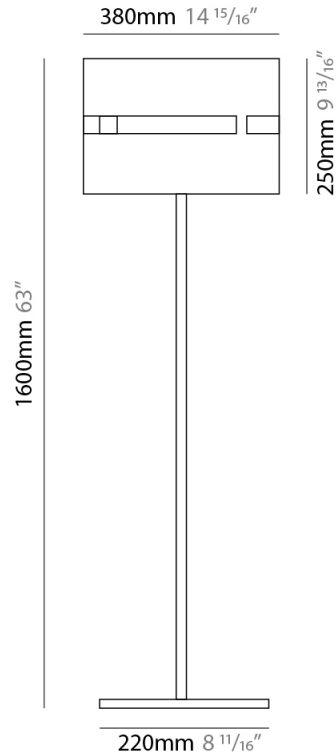

PROJECT	_____
TYPE	_____
SPECIFIER	_____
QUANTITY	_____
DATE	_____

LUZ OCULTA METAL PORTABLE

D54021-

base number   Finish
Options

1. To build a product code in our configurator select the specify button on the base model # product page
2. To build a manual product code on this datasheet choose from the options listed below in blue font and add the suffix to the base model #

GENERAL

Series: Luz Oculta
Subseries: Luz Oculta Metal
Brand: Fambuena
Division: Design
Mounting Type: Portable
Mounting Location: Floor
Subcategory: Floor

PHYSICAL

Shape: Cylinder
Diameter (mm): 380
Diameter (in): 14 ¹⁵/₁₆
Height (mm): 1600
Height (in): 63
Light Distribution: Direct / Indirect
Fixture Finish: [BRA](#) / [BRZ](#) / [ABR](#)
Fixture Material: Metal
Upon Request: Bolt Down

ELECTRICAL

Number of Lamps: 1
Lamp Type: LED Retrofit
Lamp Shape: A19
Bulb Included: Bulb Not Included
Max. Wattage Per Lamp (W): 7
Lamp Base: E26
Input Voltage (V): 120
Upon Request: 277Vac / GU24

LED

OPTICAL

RATINGS AND CERTIFICATIONS

Certified By: Certified for North American Standards
IP rating: IP20