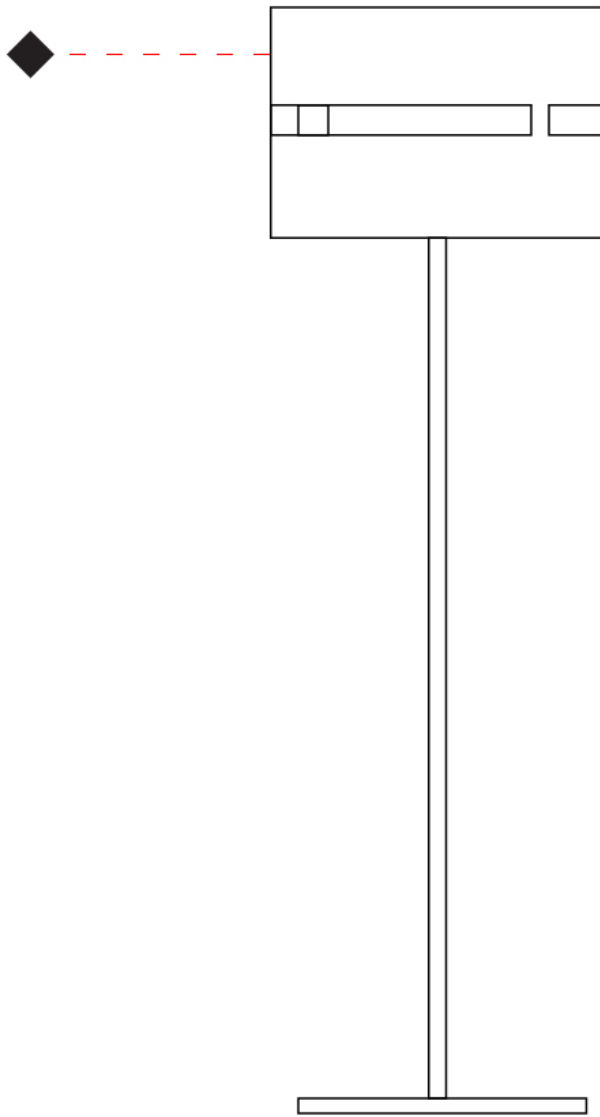

LUZ OCULTA METAL PORTABLE

D54021-

PROJECT

TYPE

SPECIFIER

QUANTITY

DATE

D