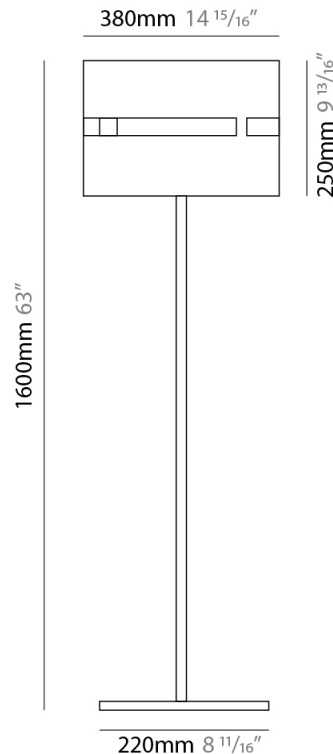

PROJECT	_____
TYPE	_____
SPECIFIER	_____
QUANTITY	_____
DATE	_____

LUZ OCULTA METAL PORTABLE

D54021-

base number   Finish
Options

1. To build a product code in our configurator select the specify button on the base model # product page
2. To build a manual product code on this datasheet choose from the options listed below in blue font and add the suffix to the base model #

GENERAL

Series: Luz Oculta
Subseries: Luz Oculta Metal
Brand: Fambuena
Division: Design
Mounting Type: Portable
Mounting Location: Floor
Subcategory: Floor

PHYSICAL

Shape: Cylinder
Diameter (mm): 380
Diameter (in): 14 ¹⁵/₁₆
Height (mm): 1600
Height (in): 63
Light Distribution: Direct / Indirect
Fixture Finish: [BRA](#) / [BRZ](#) / [ABR](#)
Fixture Material: Metal
Upon Request: Bolt Down

ELECTRICAL

Number of Lamps: 1
Lamp Type: LED Retrofit
Lamp Shape: A19
Bulb Included: Bulb Not Included
Max. Wattage Per Lamp (W): 7
Lamp Base: E26
Input Voltage (V): 120
Upon Request: 277Vac / GU24

LED

OPTICAL

RATINGS AND CERTIFICATIONS

Certified By: Certified for North American Standards
IP rating: IP20