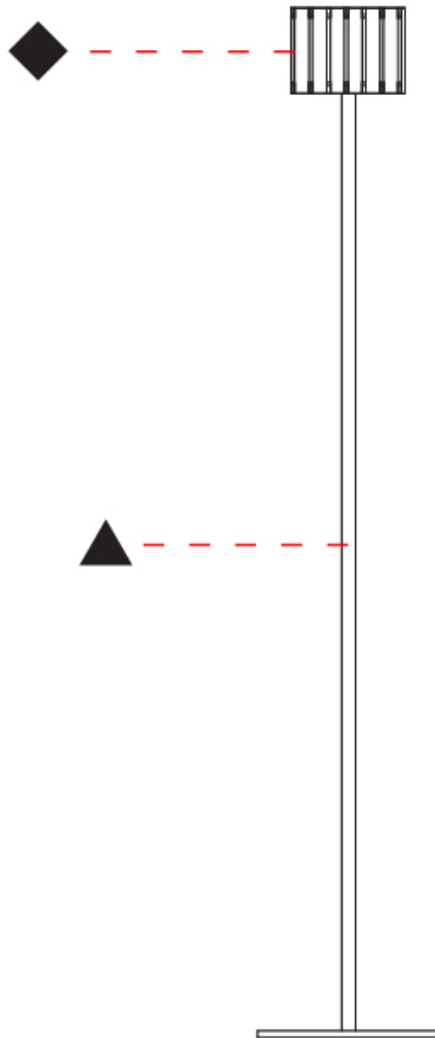

LUZ OCULTA WOOD PORTABLE

D54034-

PROJECT

TYPE

SPECIFIER

QUANTITY

DATE