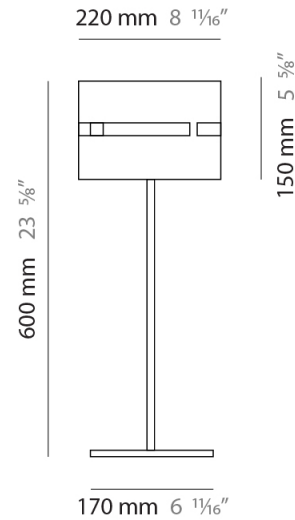

LUZ OCULTA METAL PORTABLE

D54022-

base number   Finish
Options

1. To build a product code in our configurator select the specify button on the base model # product page
2. To build a manual product code on this datasheet choose from the options listed below in blue font and add the suffix to the base model #

GENERAL

Series: Luz Oculta
Subseries: Luz Oculta Metal
Brand: Fambuena
Division: Design
Mounting Type: Portable
Mounting Location: Floor
Subcategory: Floor

PHYSICAL

Shape: Cylinder
Diameter (mm): 220
Diameter (in): 8 11/16
Height (mm): 1500
Height (in): 59 1/16
Light Distribution: Direct / Indirect
Fixture Finish: [BRA](#) / [BRZ](#) / [ABR](#)
Fixture Material: Metal
Upon Request: Bolt Down

ELECTRICAL

Number of Lamps: 1
Lamp Type: LED Retrofit
Lamp Shape: B10
Bulb Included: Bulb Not Included
Max. Wattage Per Lamp (W): 4
Lamp Base: E12
Input Voltage (V): 120

LED

OPTICAL

RATINGS AND CERTIFICATIONS

Certified By: Certified for North American Standards
IP rating: IP20

PROJECT	_____
TYPE	_____
SPECIFIER	_____
QUANTITY	_____
DATE	_____