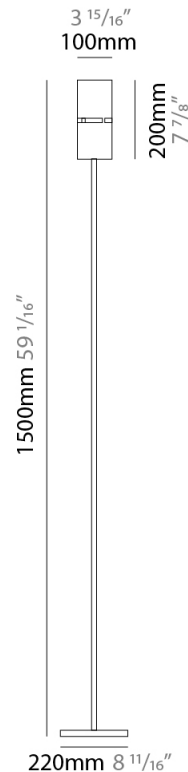

PROJECT
TYPE
SPECIFIER
QUANTITY
DATE

LUZ OCULTA METAL PORTABLE

D54024-

base number   Finish
Options

1. To build a product code in our configurator select the specify button on the base model # product page
2. To build a manual product code on this datasheet choose from the options listed below in blue font and add the suffix to the base model #

GENERAL

Series: Luz Oculta
Subseries: Luz Oculta Metal
Brand: Fambuena
Division: Design
Mounting Type: Portable
Mounting Location: Floor
Subcategory: Floor

PHYSICAL

Shape: Cylinder
Diameter (mm): 100
Diameter (in): 3 ¹⁵/₁₆
Height (mm): 1500
Height (in): 59 ¹/₁₆
Light Distribution: Direct / Indirect
Fixture Finish: [BRA](#) / [BRZ](#) / [ABR](#)
Fixture Material: Metal
Upon Request: Bolt Down

ELECTRICAL

Number of Lamps: 1
Lamp Type: LED Retrofit
Lamp Shape: T4
Bulb Included: Bulb Not Included
Max. Wattage Per Lamp (W): 5
Lamp Base: G9
Input Voltage (V): 120

LED

OPTICAL

RATINGS AND CERTIFICATIONS

Certified By: Certified for North American Standards
IP rating: IP20